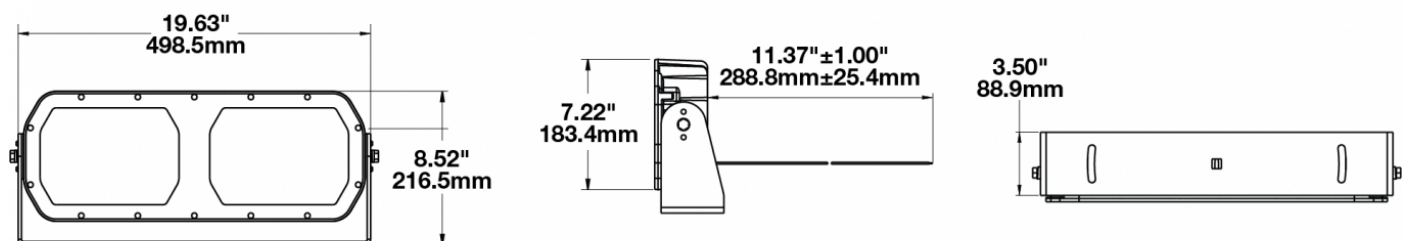

PRODUCT DIMENSIONS

Print date: 2024-08-11

© 2024 J.W. Speaker Corporation • Germantown, WI U.S.A.
www.jwspeaker.com • speaker@jwspeaker.com • 262.251.6660

J.W. SPEAKER
Engineered. Lighting. Solutions.