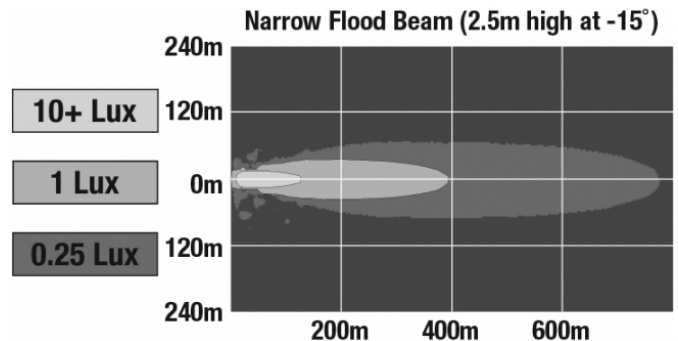

LED Work Light - Model 623

PRODUCT INFORMATION

Description	16-60V LED Work Light with Narrow Flood Beam Pattern
Height	216.41 mm / 8.52 in
Width	498.60 mm / 19.63 in
Depth	88.90 mm / 3.5 in
Shape	Rectangular
Outer Lens Material	Glass
Outer Lens Color	Clear
Housing Material	Die-Cast Aluminum
Housing Color	Black
Mounting Type	Universal Pedestal Mount
Minimum Operating Temperature	-40 °C / -40 °F
Maximum Operating Temperature	65 °C / 149 °F
Product Weight	18.00 lbs / 8.16 kgs
Shipping Weight	19.63 lbs / 8.9 kgs
Additional Information	Wire Harness: SJ000W 6m Harness

Buy America Standards
IEC IP67

Eco Friendly
IEC IP69K

PHOTOMETRIC SPECIFICATIONS

Raw Lumen Output	40,000
Effective Lumen Output	20,000
Nominal LED Color Temperature	5700 K
Beam Pattern(s)	Forward Lighting - Flood (Narrow)